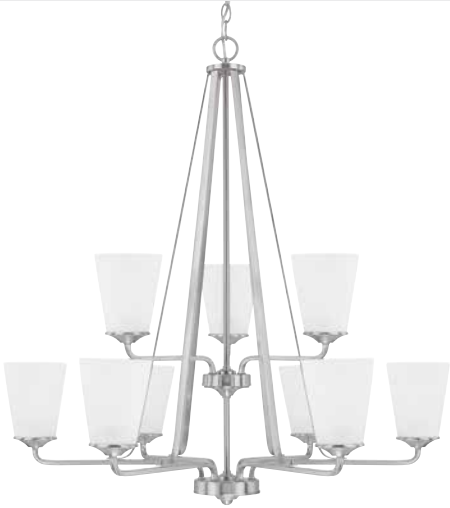

AVAILABLE IN THESE FINISHES:

Bronze (BZ)

Brushed Nickel (BN)

Polished Nickel (PN)

BRAYLON | IN BRONZE & BRUSHED NICKEL

CHANDELIER

- ▲ 414191BN-331 Brushed Nickel
- 414191BZ-331 Bronze
- 32.25"W x 34.50"H
- Maximum Hanging Height: 158"
- 120" Chain; 144" Wire
- Canopy: 5"W x 0.75"H
- 9 - 60 Watt E26 Medium
- Soft White Glass

CHANDELIER

- ▲ 414131BZ-331 Bronze
- 414131BN-331 Brushed Nickel
- 18.25"W x 19"H
- Maximum Hanging Height: 142.50"
- 120" Chain; 144" Wire
- Canopy: 5"W x 1"H
- 3 - 100 Watt E26 Medium
- Soft White Glass