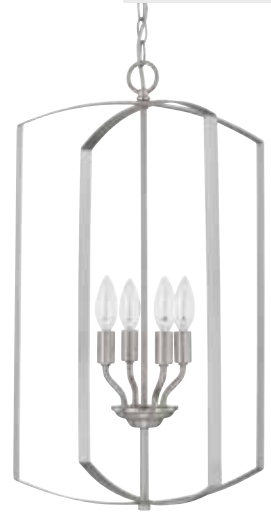

FOYER

- ▶ 522741BZ Bronze
- ▲ 522741BN Brushed Nickel
- 11.25"W x 19"H
- Maximum Hanging Height: 141.50"
- 120" Chain; 144" Wire
- Canopy: 5"W x 1"H
- 4 - 60 Watt E12 Candelabra

AVAILABLE IN THESE FINISHES:

*Bronze
(BZ)*

*Brushed Nickel
(BN)*

FOYERS

FOYER

- ▲ 515912BN-343 Brushed Nickel
- 515912BZ-343 Bronze
- 15.50"W x 25"H
- Maximum Hanging Height: 151.50"
- 120" Chain; 144" Wire
- Canopy: 5"W x 1"H
- 1 - 100 Watt E26 Medium
- Soft White Glass

FOYER

- ▲ 515841BN Brushed Nickel
- 515841BZ Bronze
- 14.75"W x 24.75"H
- Maximum Hanging Height: 149.75"
- 120" Chain; 144" Wire
- Canopy: 5"W x 1"H
- 4 - 60 Watt E12 Candelabra

FOYER

- ▲ 515911BZ-342 Bronze
- 515911BN-342 Brushed Nickel
- 10"W x 16.50"H
- Maximum Hanging Height: 140.50"
- 120" Chain; 144" Wire
- Canopy: 5"W x 1"H
- 1 - 100 Watt E26 Medium
- Soft White Glass